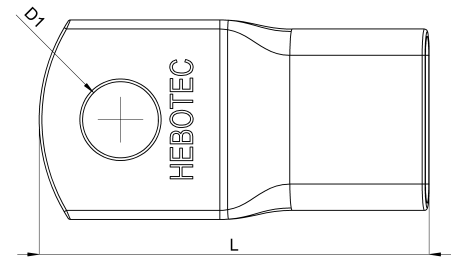

Technical data sheet

2040-002C / HPK 16 - 8

(Status as of 15/01/2024)

Design features

Dimensions (L / B / H) (mm)	43.2 x 22.1 x 7.7
Cross section	16mm ²
Hole diameter D1 (mm)	8.4
Mounting hole 1	M8
Weight (kg)	0,025
Part	cable lug
Material	tinned copper
Mounting type	screw mounting

Order designation

Designation	Order No.	Description	PU
HPK 16 - 8	2040-002C	HEBOPRESS cable lug for earthing tape, 16 mm ² , M8	PU = 10 pcs.