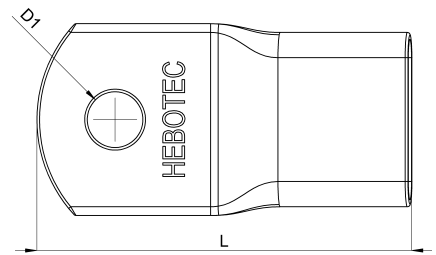

Technical data sheet

2040-001C / HPK 16 - 6

(Status as of 15/01/2024)

Design features

Dimensions (L / B / H) (mm)	43.2 x 22.1 x 7.4
Cross section	16mm ²
Hole diameter D1 (mm)	6.4
Mounting hole 1	M6
Weight (kg)	0,026
Part	cable lug
Material	tinned copper
Mounting type	screw mounting

Order designation

Designation	Order No.	Description	PU
HPK 16 - 6	2040-001C	HEBOPRESS cable lug for earthing tape, 16 mm ² , M6	PU = 10 pcs.