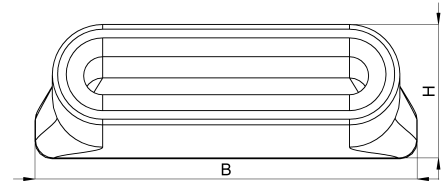

Technical data sheet

2040-001C / HPK 16 - 6

(Status as of 15/01/2024)

Design features

Dimensions (L / B / H) (mm)	43.2 x 22.1 x 7.4
Cross section	16mm ²
Hole diameter D1 (mm)	6.4
Mounting hole 1	M6
Weight (kg)	0,026
Part	cable lug
Material	tinned copper
Mounting type	screw mounting

Order designation

Designation	Order No.	Description	PU
HPK 16 - 6	2040-001C	HEBOPRESS cable lug for earthing tape, 16 mm ² , M6	PU = 10 pcs.