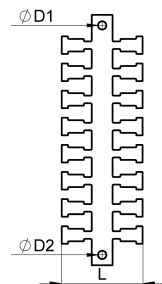

## Technical data sheet

1041-034C / KAL-8

(Status as of 15/01/2024)

### Design features

Dimensions (L / B / H) (mm)	49 x 150.1 x 2
Hole diameter (D1 / D2) (mm)	4,5, 4,5
Weight (kg)	0,063
Part	cable fixing plate
Material	stainless steel
Mounting type	screw mounting

## Order designation

Designation	Order No.	Description	PU
KAL-8	1041-034C	Cable fixing plate Number of teeth = 8	PU = 10 pcs.